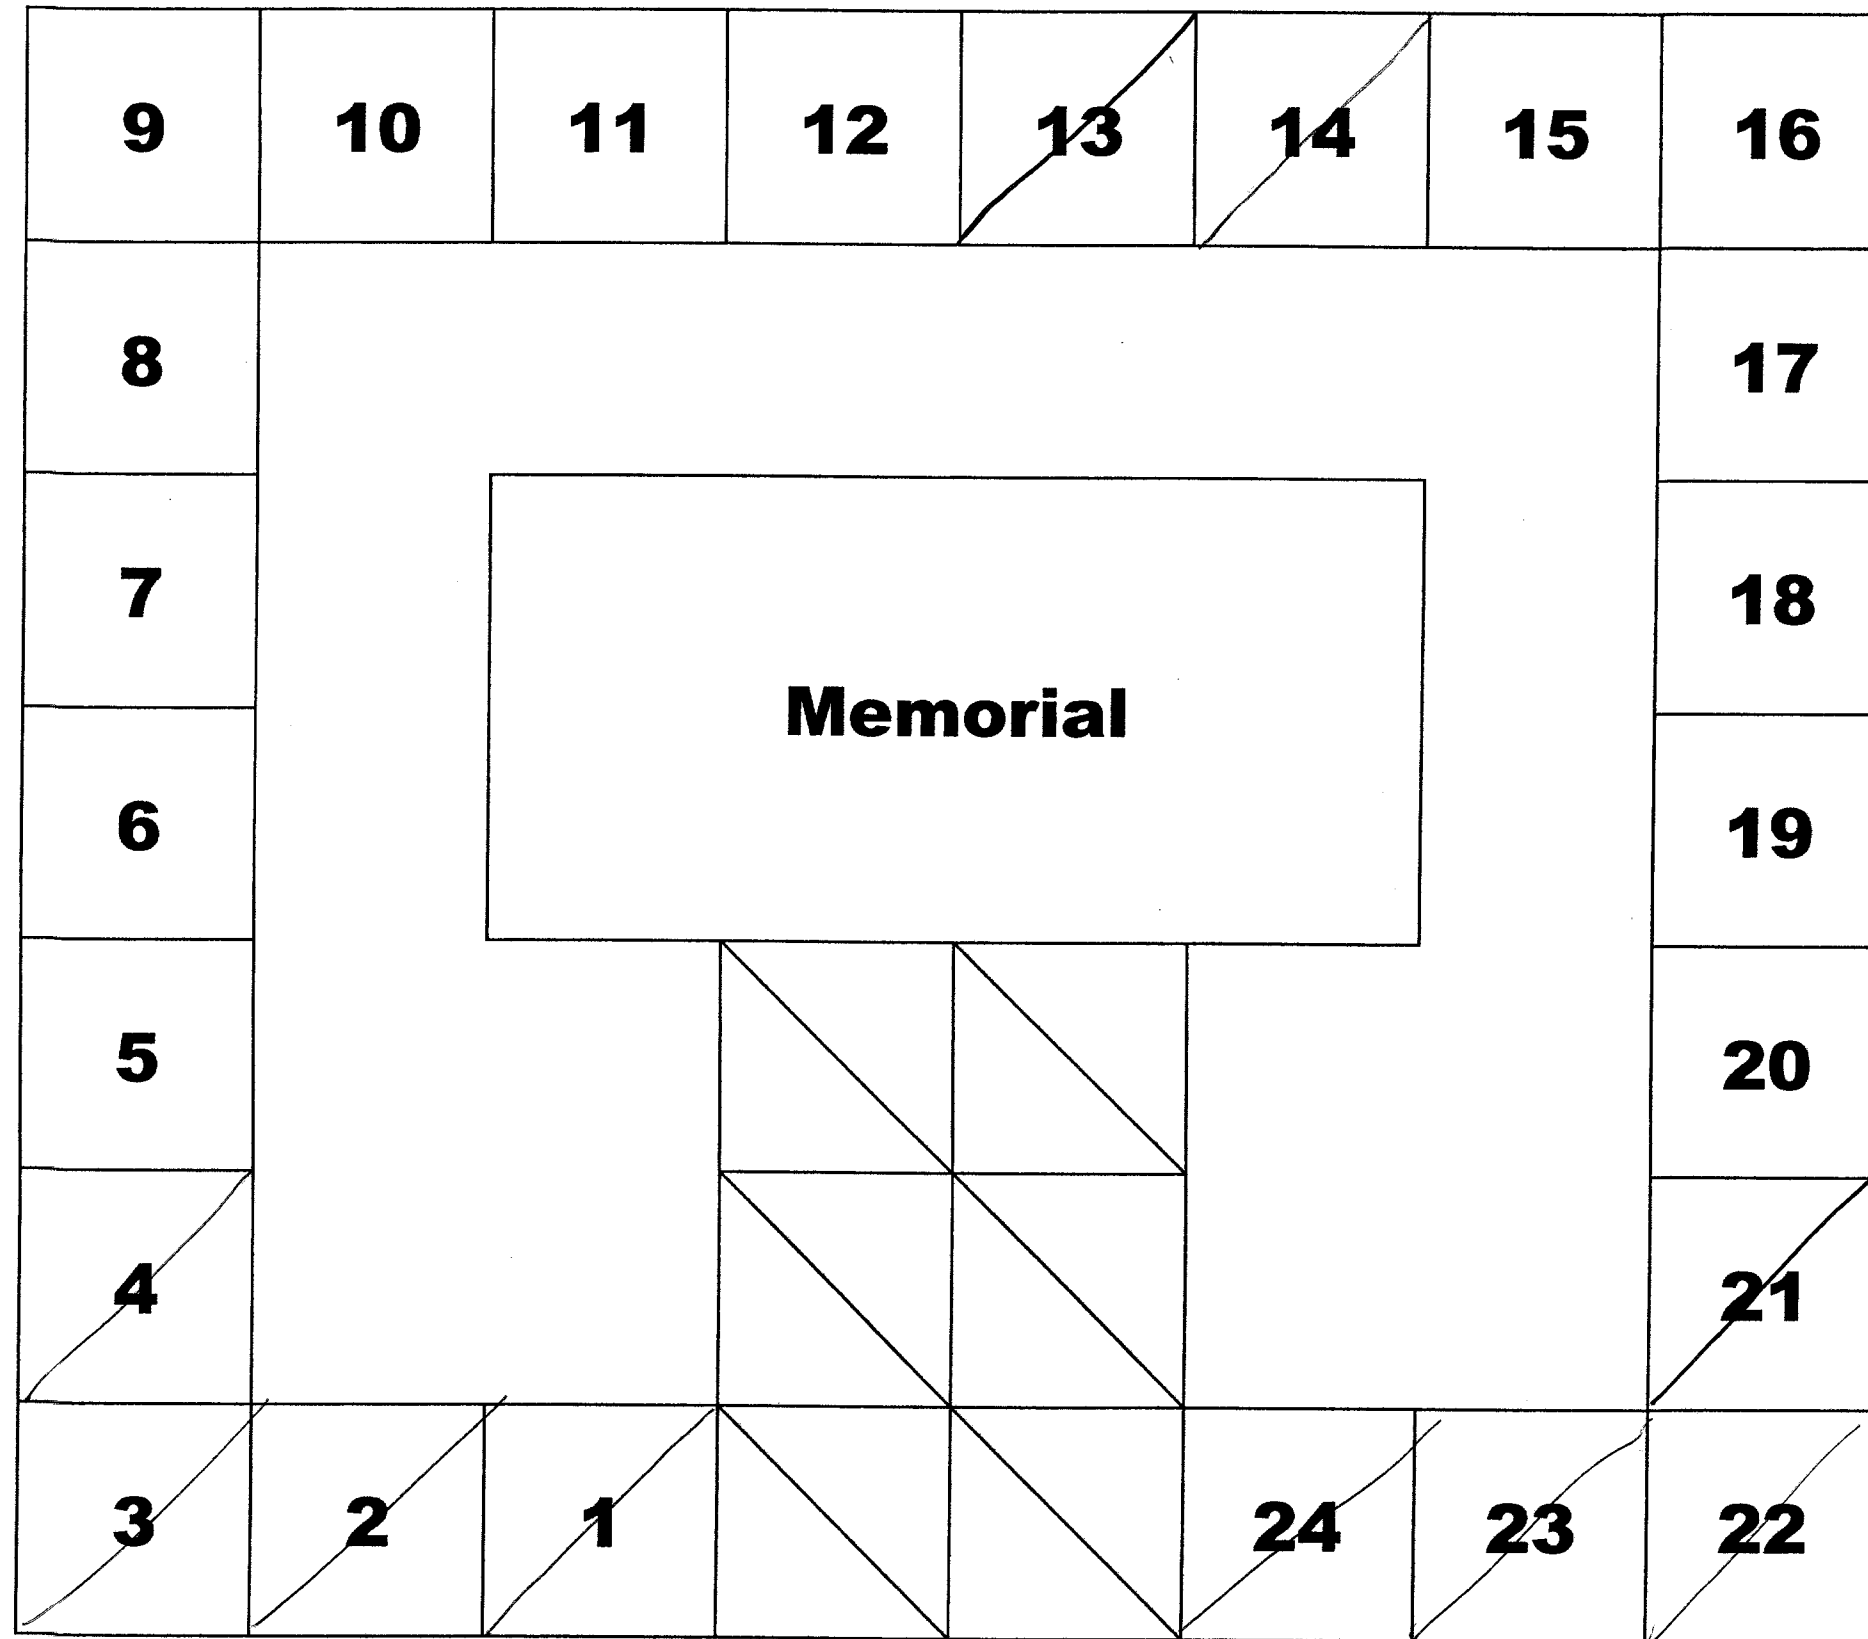

WAIPUKURAU CEMETERY Block SM.

Still born Plots around memorial (No charge)

Blk. SM = Stillborn Memorial
(Plots - no charge for stillborns)

Waipukurau CEMETERY

1.	Do not use (trench in front)	13.	Nikau Robert Stephen Thompson-Tuhi
2.	Do not use " "	14.	do not use (Headstone covers two plots)
3.	Do not use " "	15.	
4.	Annie & Zara Pearson-McAlbon	16.	
5.		17.	
6.		18.	
7.		19.	
8.		20.	
9.		21.	Jay Dee Ross
10.		22.	Do not use (trench)
11.		23.	Do not use (trench)
12.		24.	Do not use (trench)