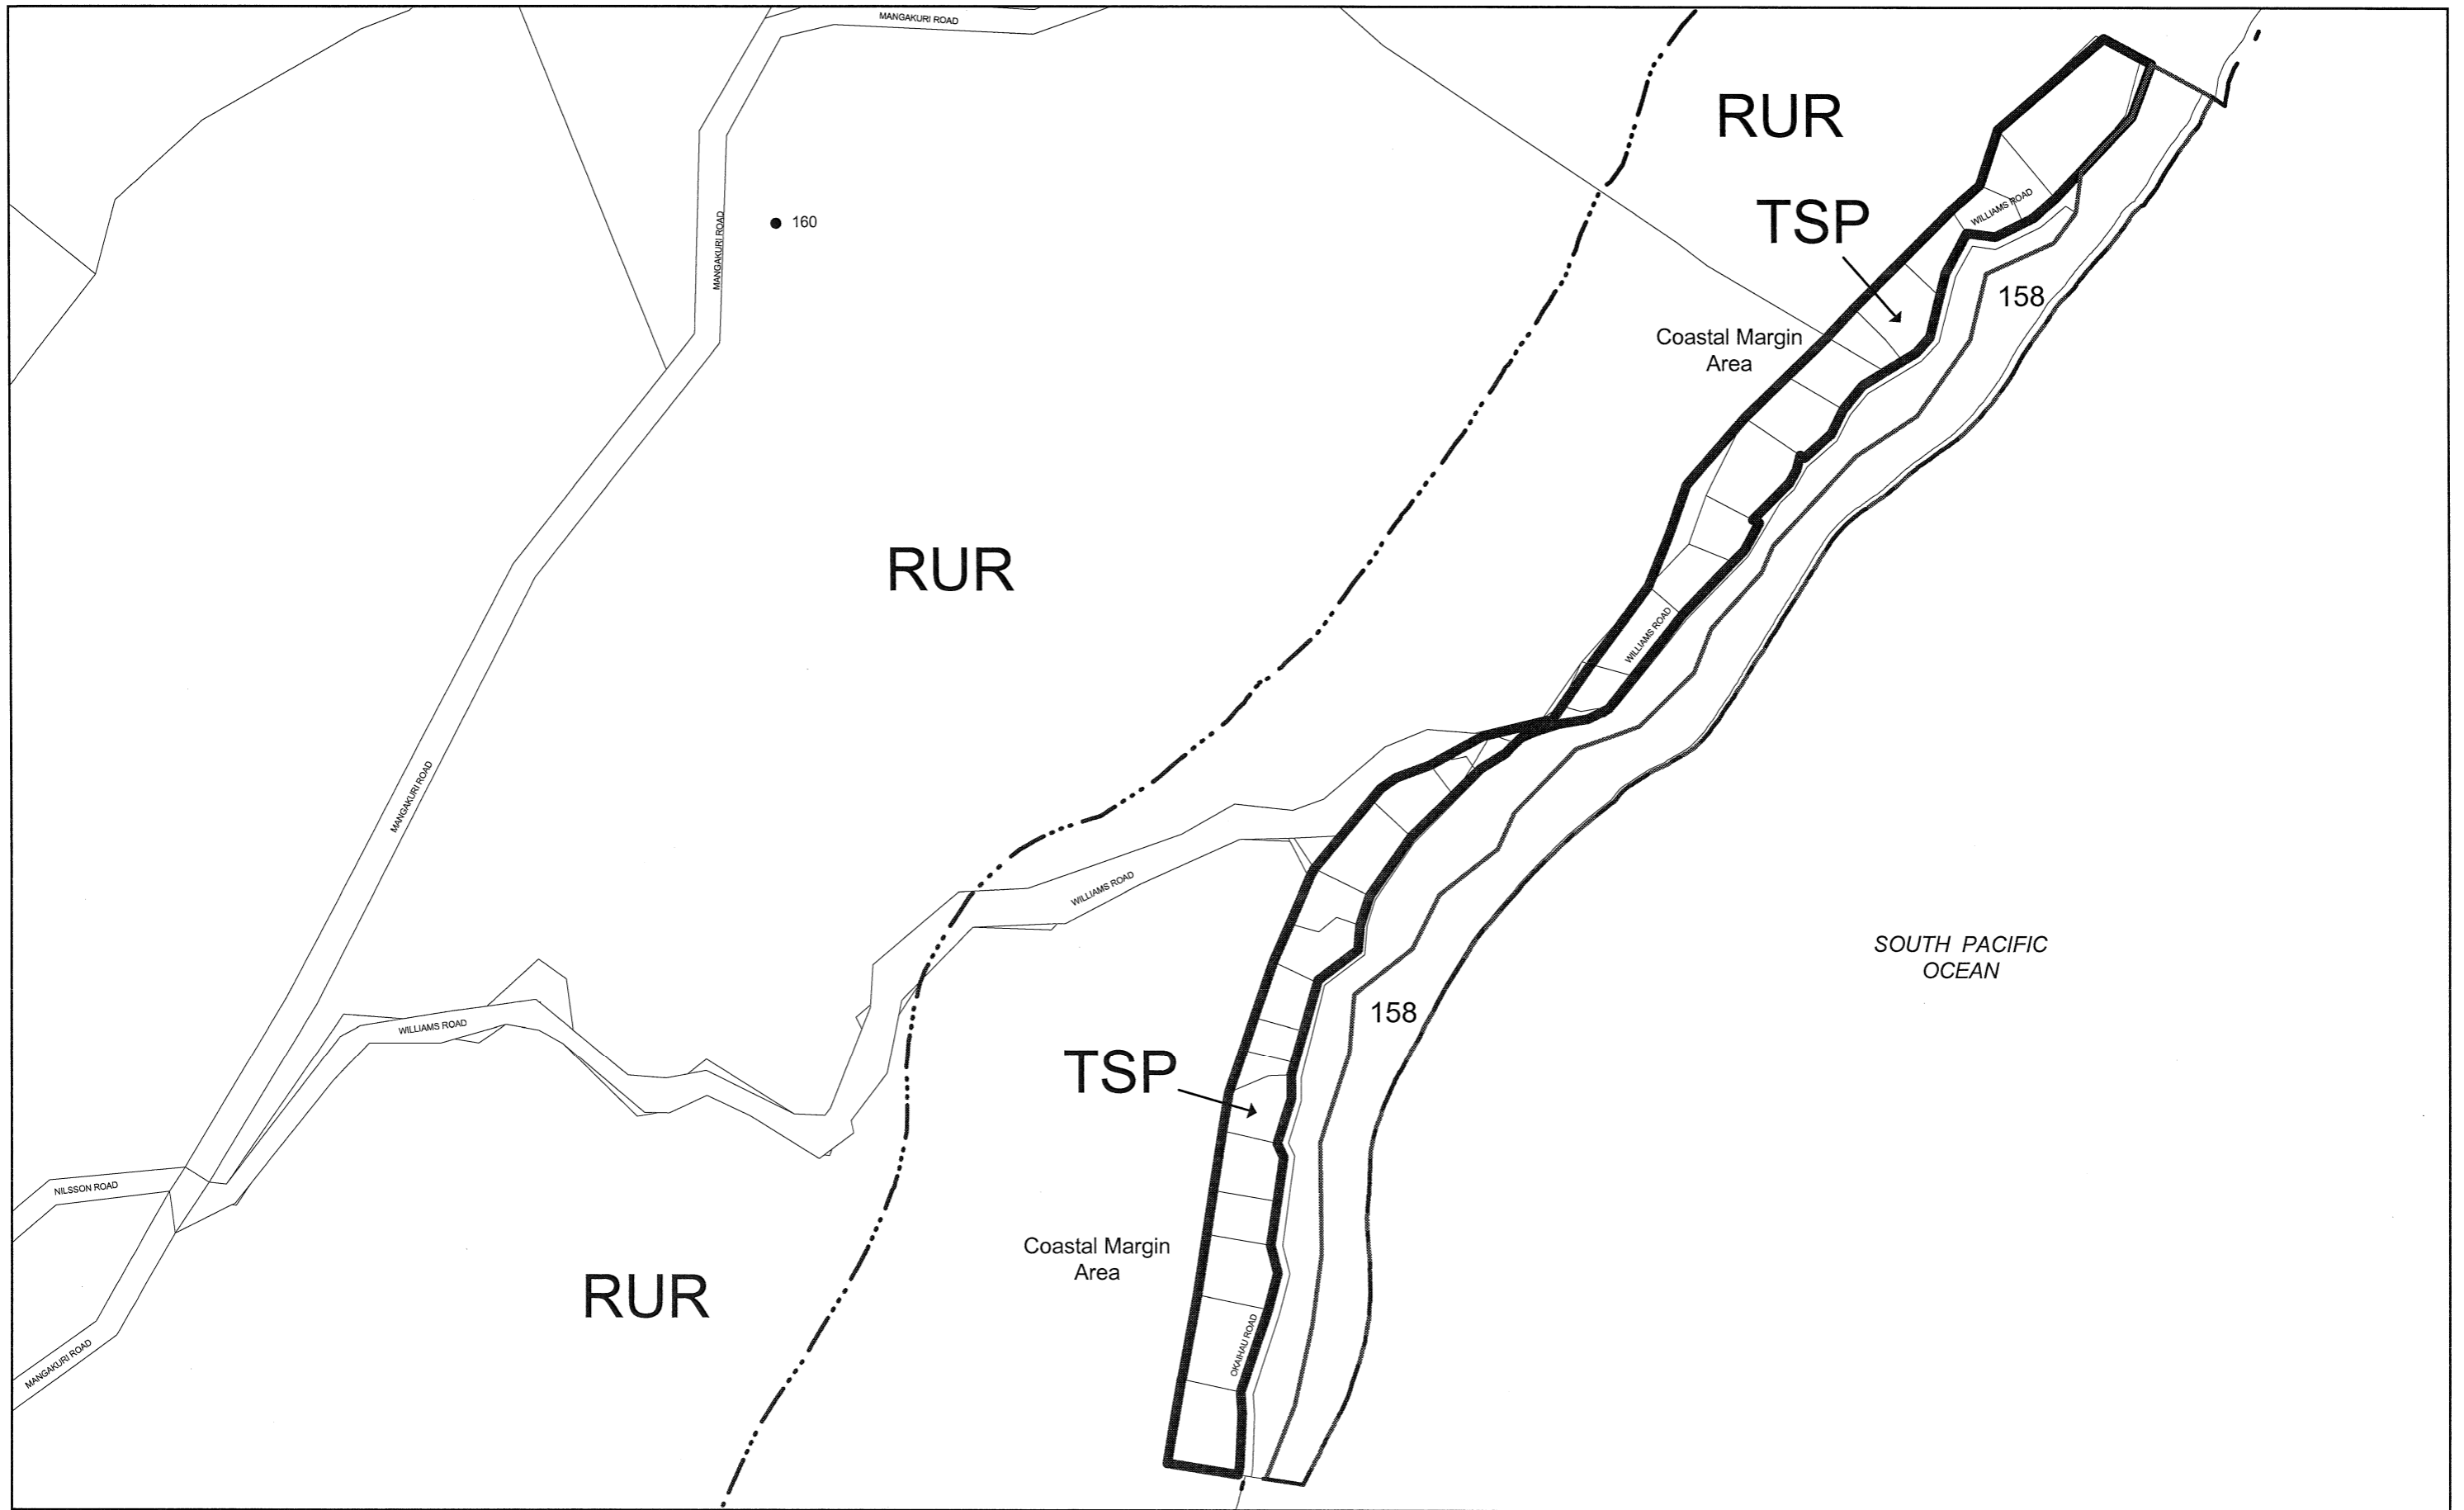

PLANNING MAP 39

Designations (see Appendix A)

158 Mangakuri Reserve

Sites of Cultural Significance to Tangata Whenua (see Appendix C)

160 pa with pits and midden

Zones	
BUS 1	Business 1
BUS 2	Business 2
RES	Residential
RUR	Rural
TSP	Township
Zone Boundary	

Designations	
54	54
Community Facilities	
C21	C15

Notations	
Areas of Significant Nature Conservation Value	Active Fault
Floodable Area	Coastal Margin Line
Areas of Outstanding Landscape Views	Commercial Frontage
	District Boundary
	Kapuni Gas Pipeline

Notations	
Limited Access Road Stopbank	Sites of Cultural Significance to Tangata Whenua
Archaeological Site	Heritage Items
H12	Notable Tree

Mangakuri Beach
 Map No: 39
 Date : May 2003