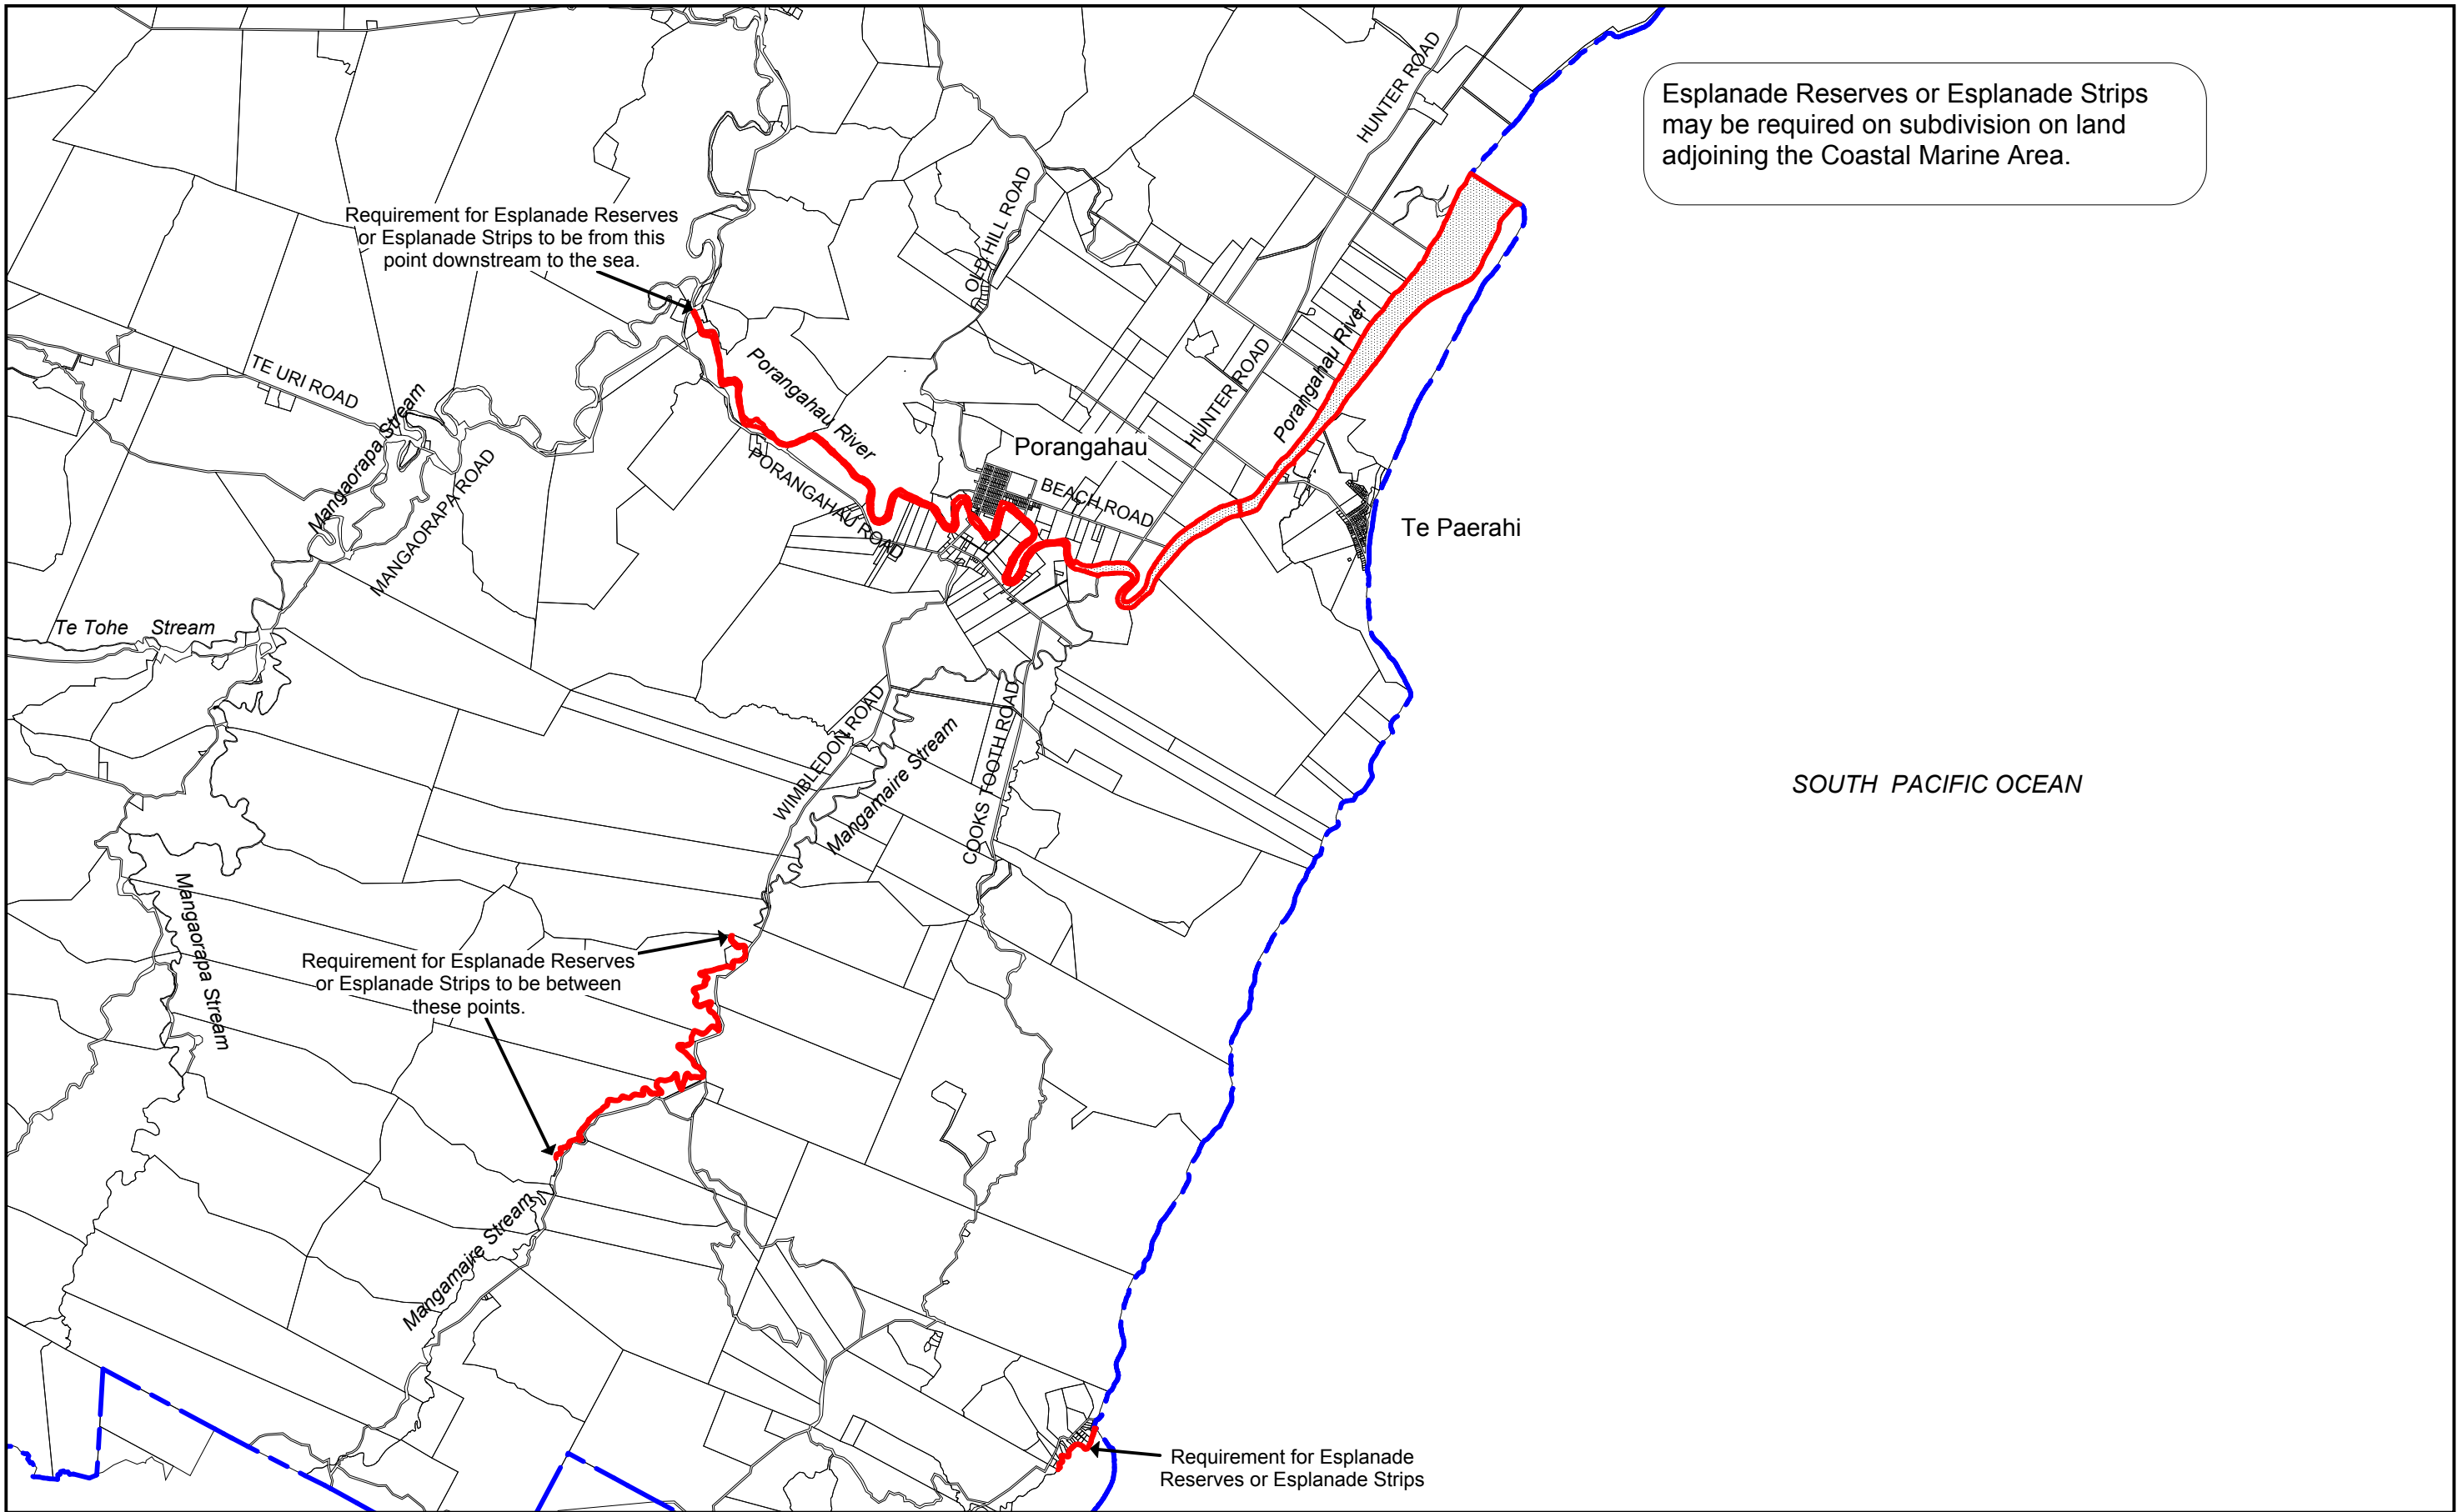

Esplanade Reserves or Esplanade Strips may be required on subdivision on land adjoining the Coastal Marine Area.

<p>Requirement for Esplanade Reserves or Esplanade Strips</p>		<p>Legend</p>	<p>--- District Boundary</p>	<p>Location Diagram</p>	<p>Scale 1:100000</p>		<p>PROPOSED Map No: 47 Date : Jan 2010</p>
---	--	----------------------	------------------------------	-------------------------	-----------------------	--	---

<p>Legend</p> <p>Requirement for Esplanade Reserves or Esplanade Strips</p>  	<p>--- District Boundary</p>	<p>Location Diagram</p> 	<p>Scale 175000</p> 	<p>CENTRAL HAWKE'S BAY DISTRICT COUNCIL</p> 	<p>PROPOSED</p> <p>Map No: 48</p> <p>Date : Jan 2010</p>
--	------------------------------	---	---	---	---