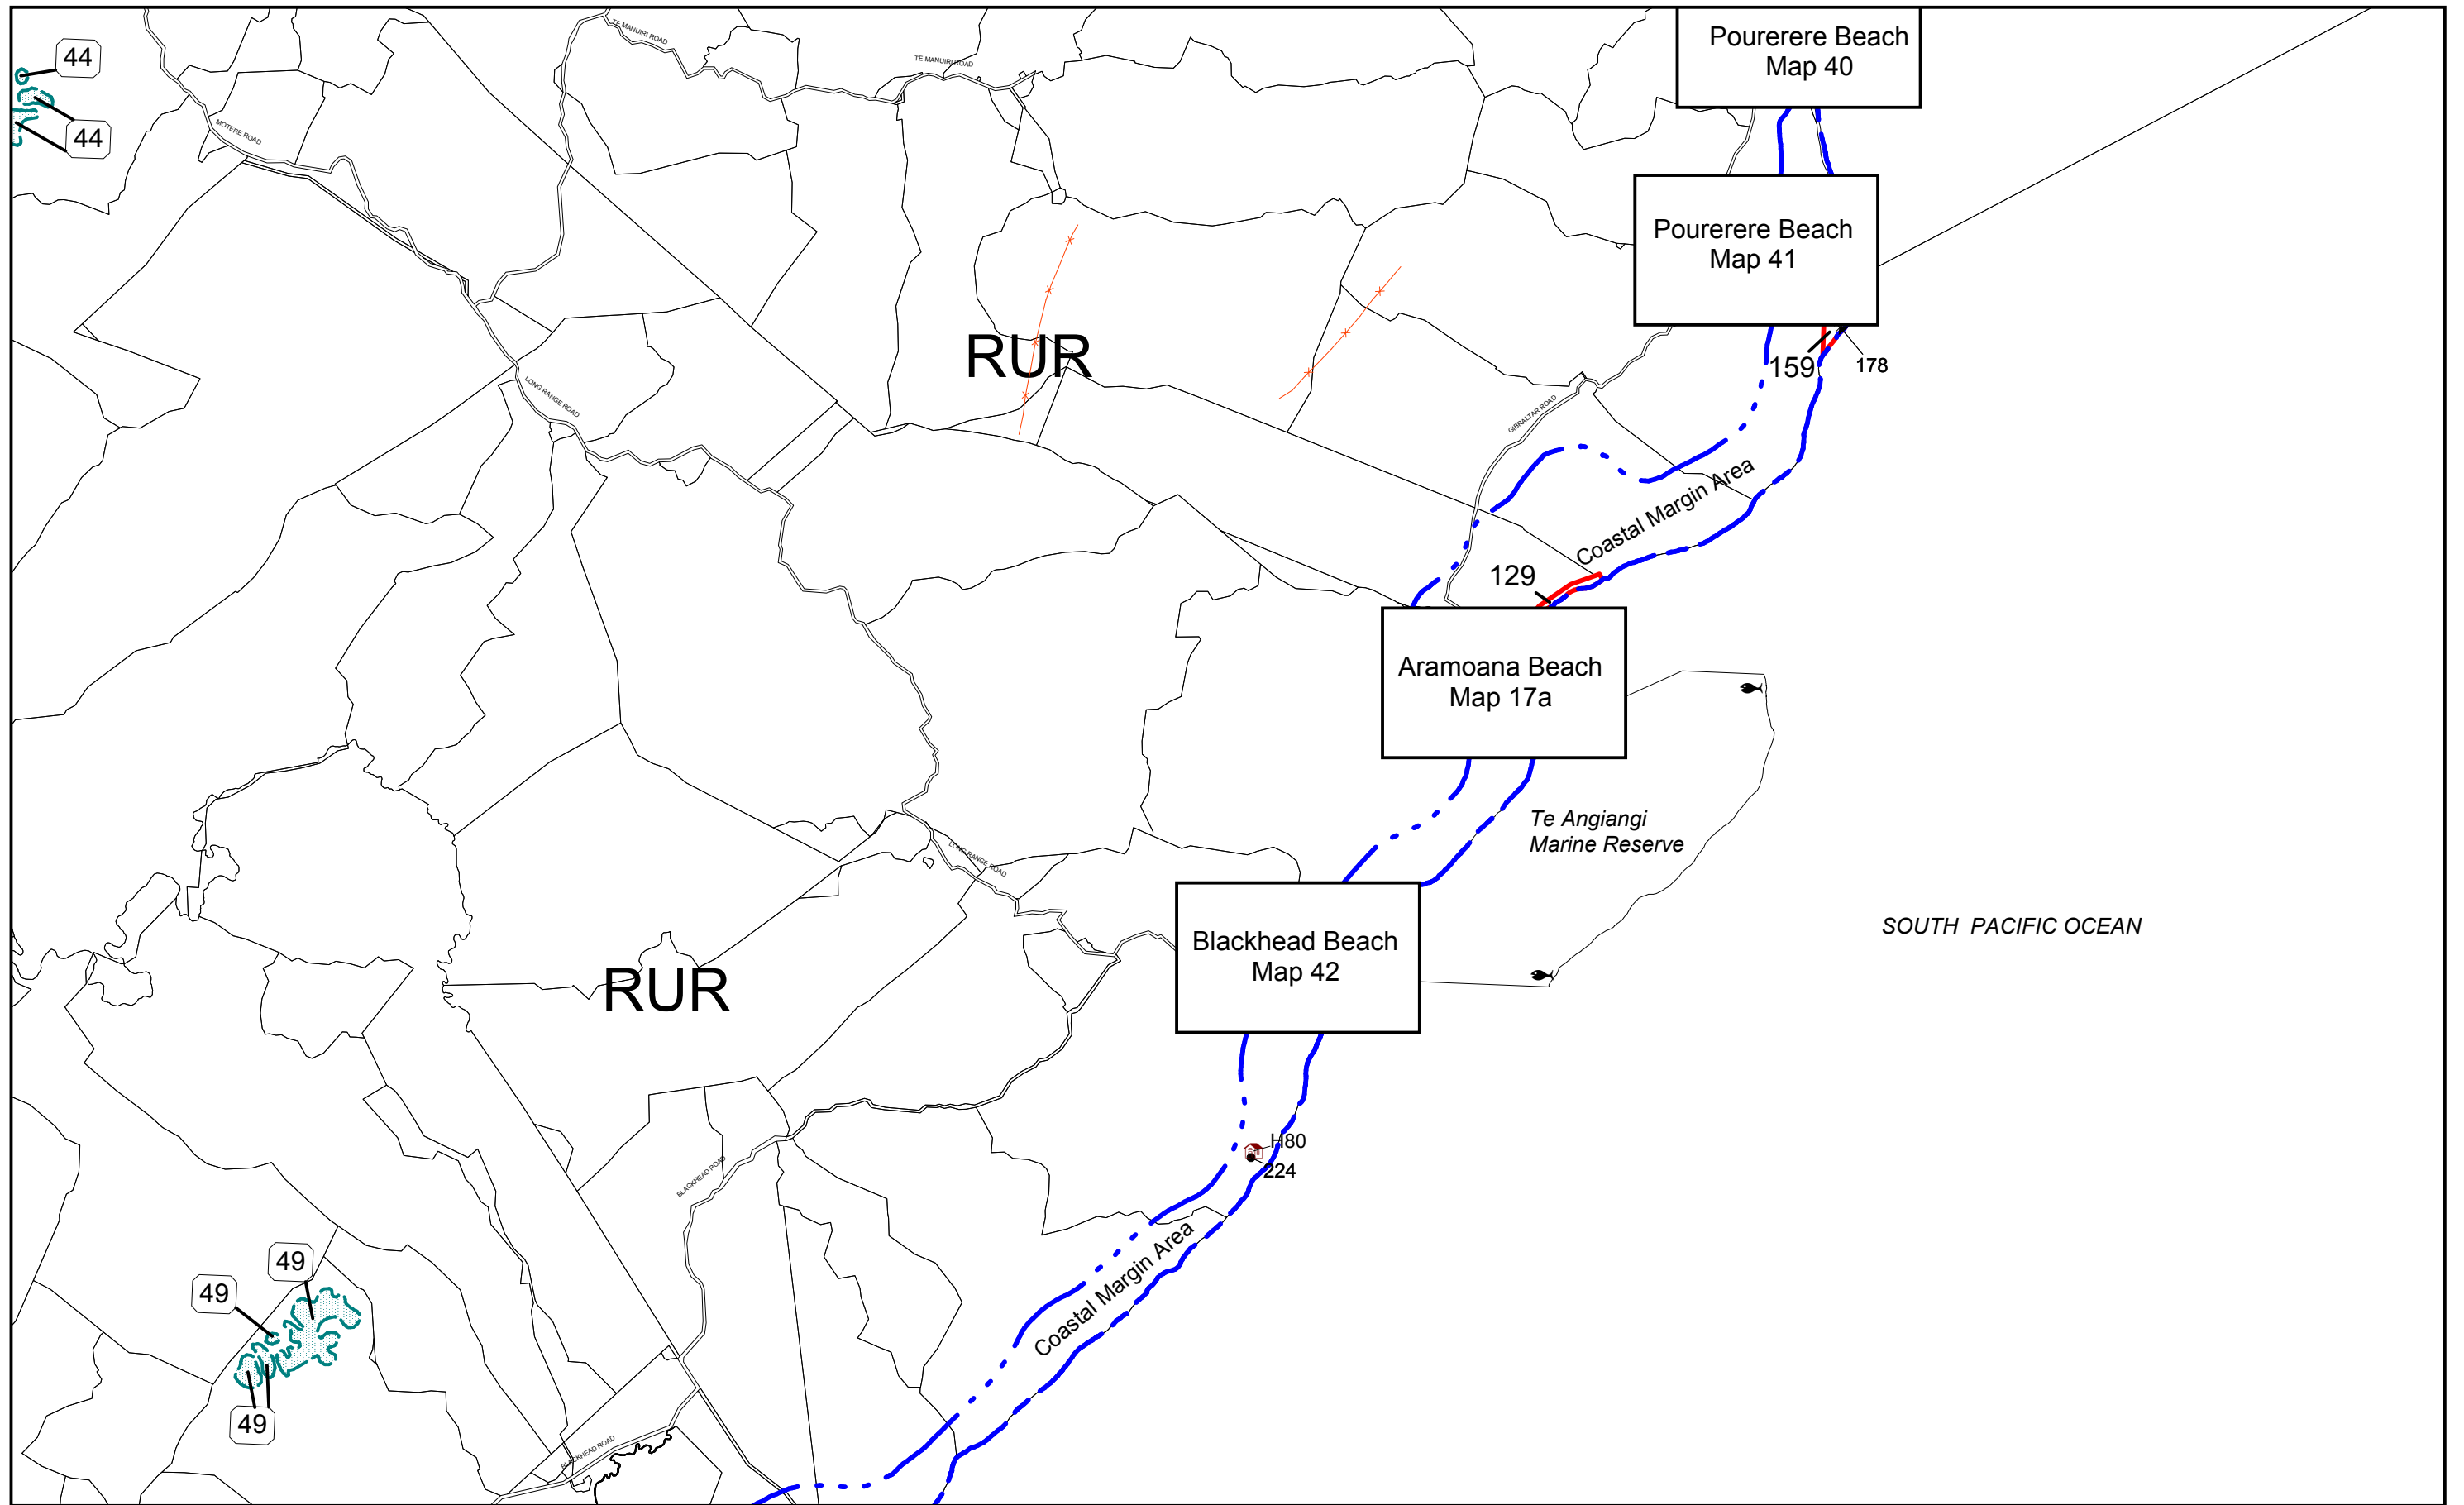

PLANNING MAP 17

Designations (see Appendix A)

- 129 Onepoto Beach Domain
- 159 Pourerere Domain

Heritage Items (see Appendix B)

- H80 Te Pa o Tuanui, Porangahau

Sites of Cultural Significance to Tangata Whenua (see Appendix C)

- 224 urupa

Areas of Significant Nature Conservation Value (see Appendix D)

- 44 Bush Trig
- 49 Parimahu

Archaeological Sites (see Appendix F)

- 178 midden(s)

Zones BUS 1 Business 1 BUS 2 Business 2 RES Residential RUR Rural TSP Township — Zone Boundary		Designations 54 ★ 54 Community Facilities C21 ☆ C15		Notations Fault zone Areas of Significant Nature Conservation Value Floodable Area Areas of Outstanding Landscape View Faultline Coastal Margin Line Commercial Frontage District Boundary HP Gas Pipeline		Limited Access Road Stopbank Sites of Cultural Significance to Tangata Whenua Archaeological Site H12 Heritage Items T2 Notable Tree		13 14 16 17 19 Location Diagram	 Scale 1:50000		PROPOSED Map No: 17 Date : Jan 2010
---	--	--	--	--	--	---	--	---	-------------------	--	--