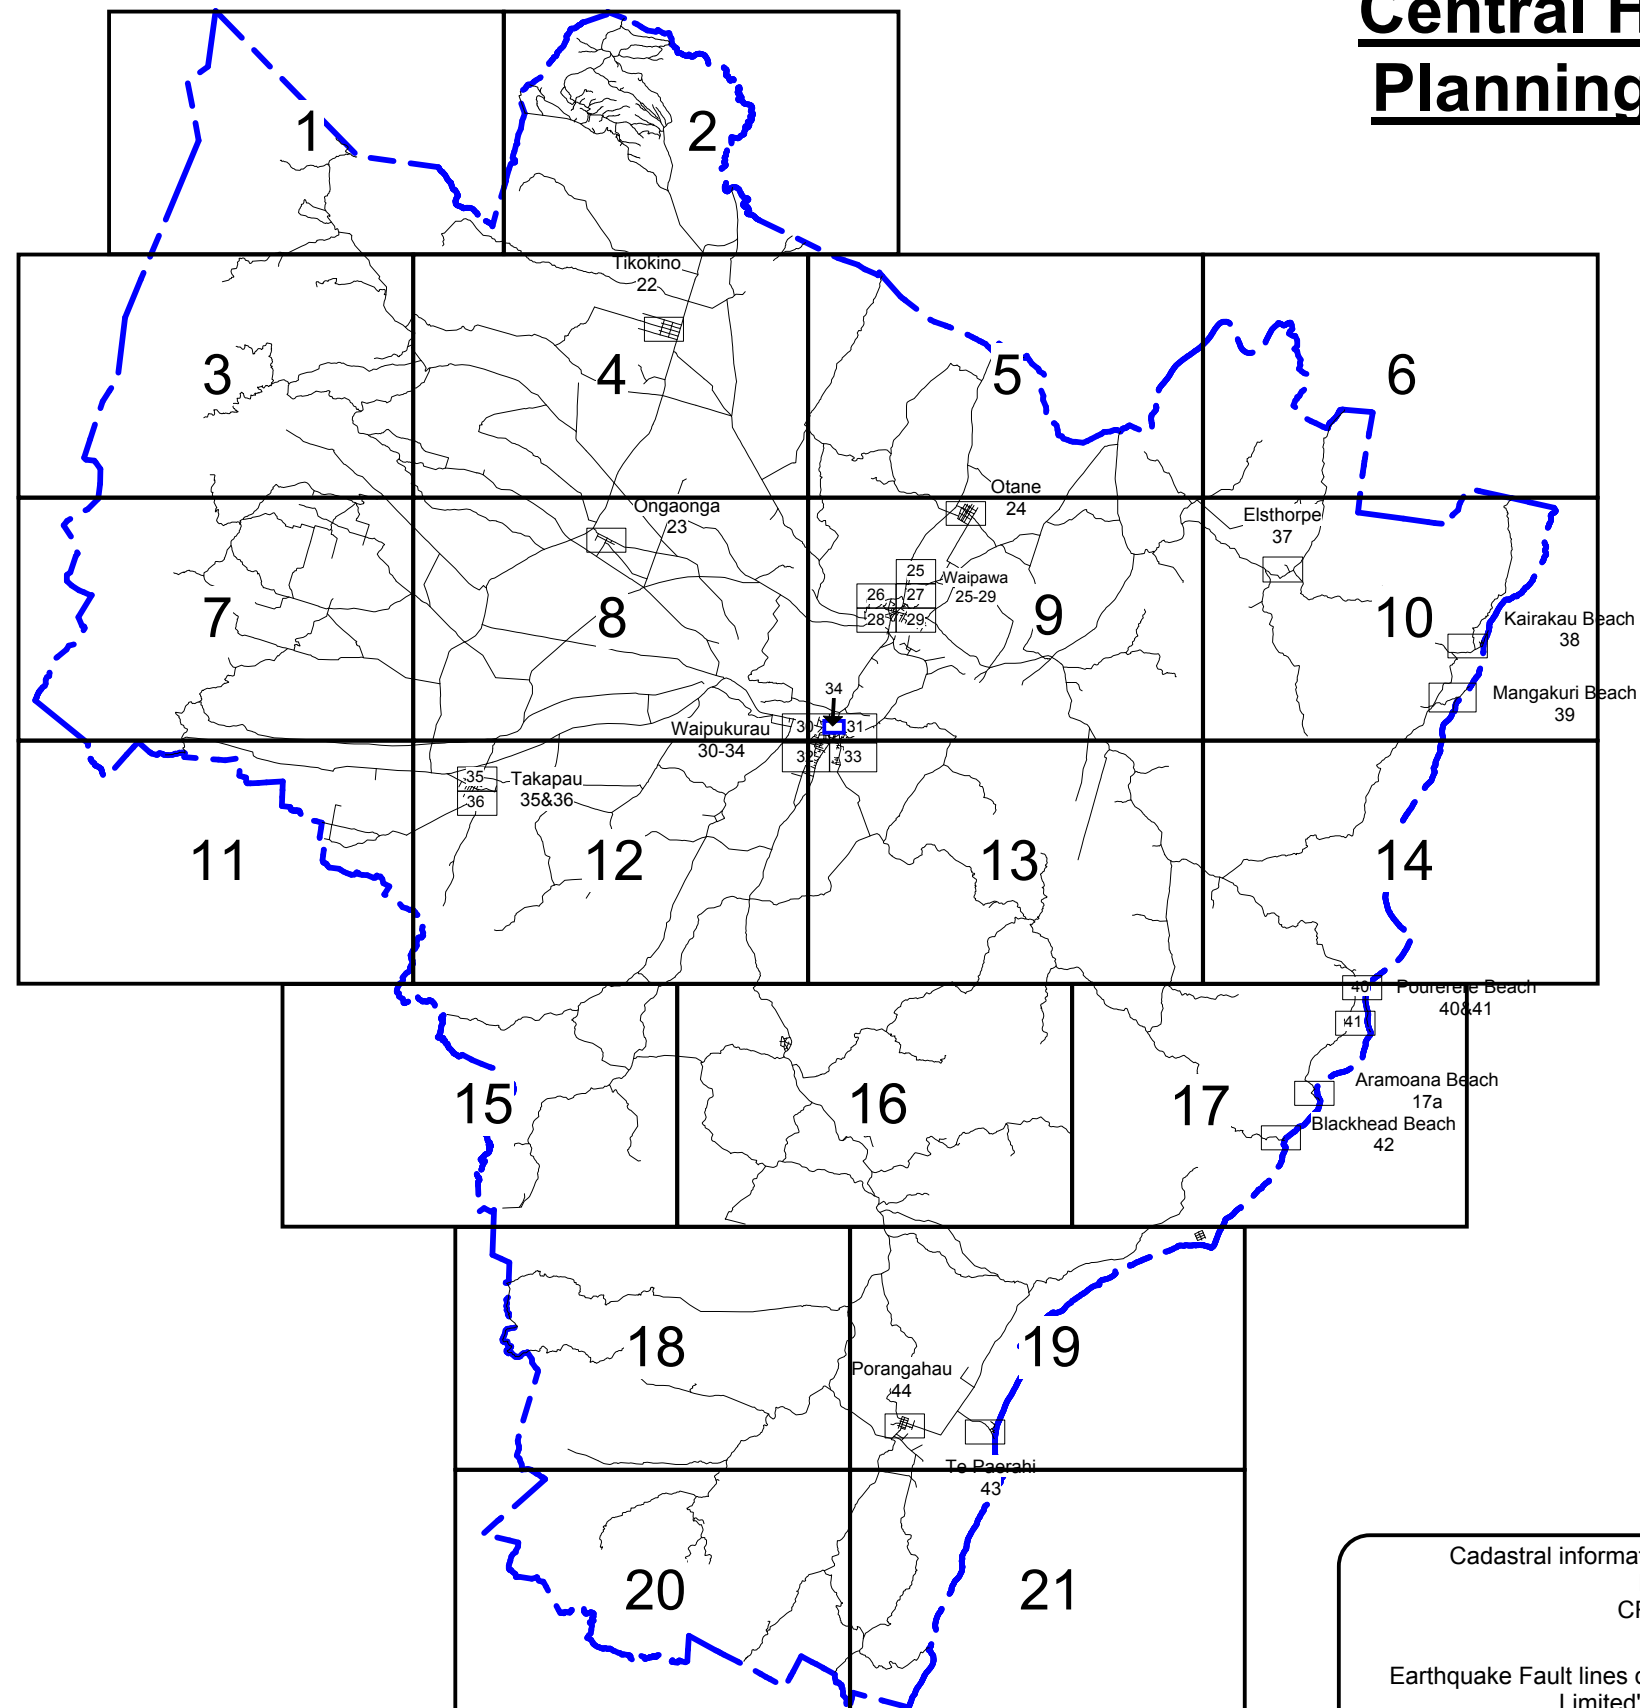

***PROPOSED  
CENTRAL HAWKE'S BAY DISTRICT PLAN  
PLANNING MAPS***

*January 2010*

# Central Hawke's Bay Planning Map Index

## Town Index

Aramoana Beach	17a
Blackhead Beach	42
Elsthorpe	37
Kairakau Beach	38
Mangakuri Beach	39
Ongaonga	23
Otane	24
Porangahau	44
Pourerere Beach	40&41
Takapau	35&36
Te Paerahi	43
Tikokino	22
Waipawa	25-29
Waipukurau	30-34

Cadastral information derived from Land Information New Zealand's Landonline Cadastral Database. CROWN COPYRIGHT RESERVED.

Earthquake Fault lines derived from Institute of Geological & Nuclear Sciences Limited's Database. COPYRIGHT RESERVED.